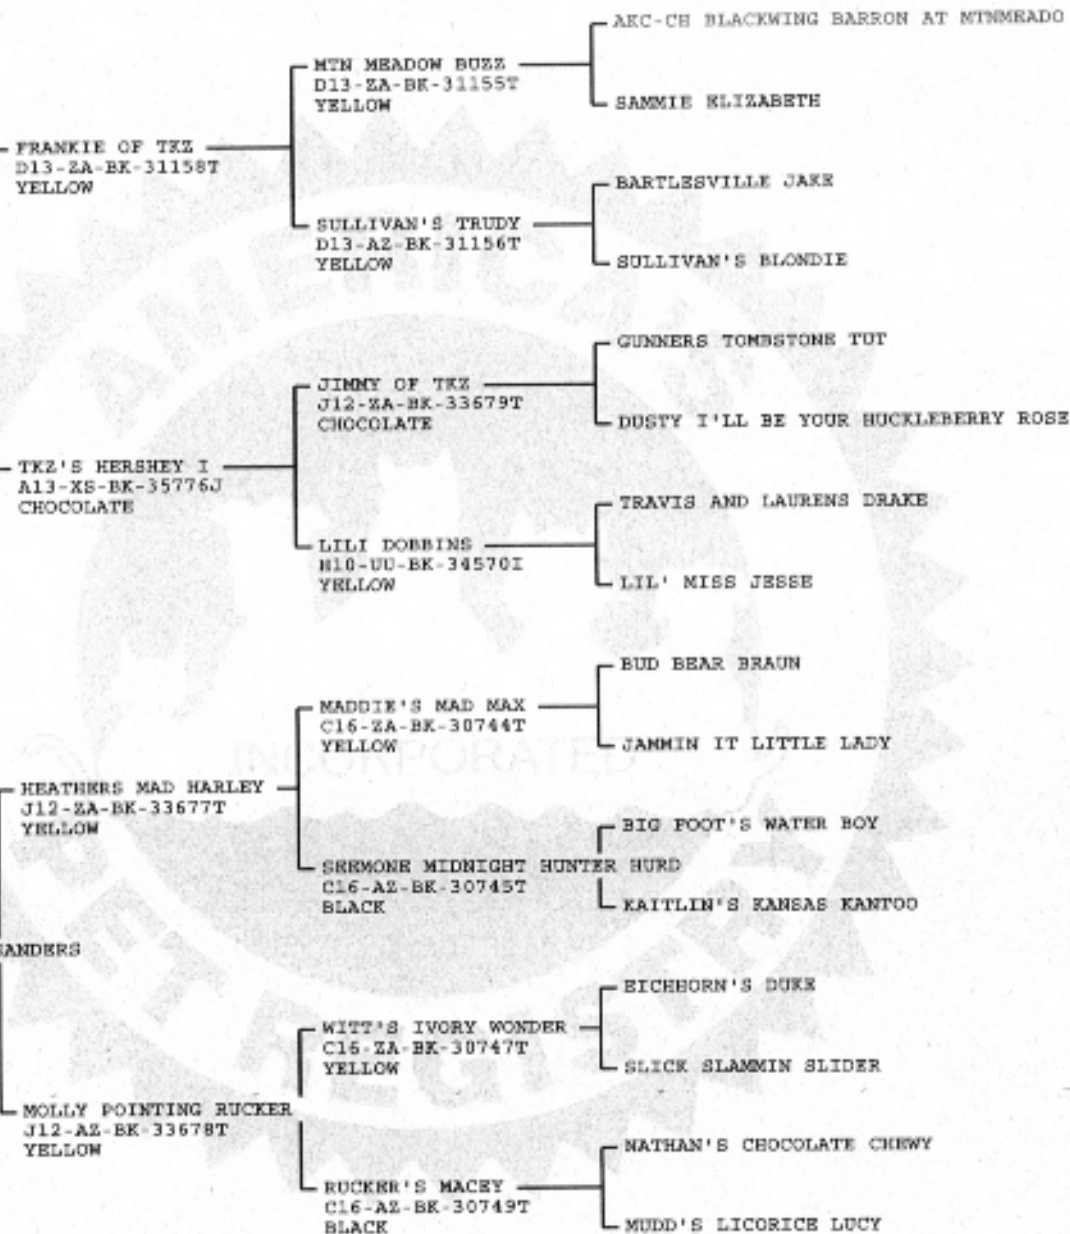

This pedigree was researched
from official APRI records.
© 2003 America's Pet Registry, Inc.